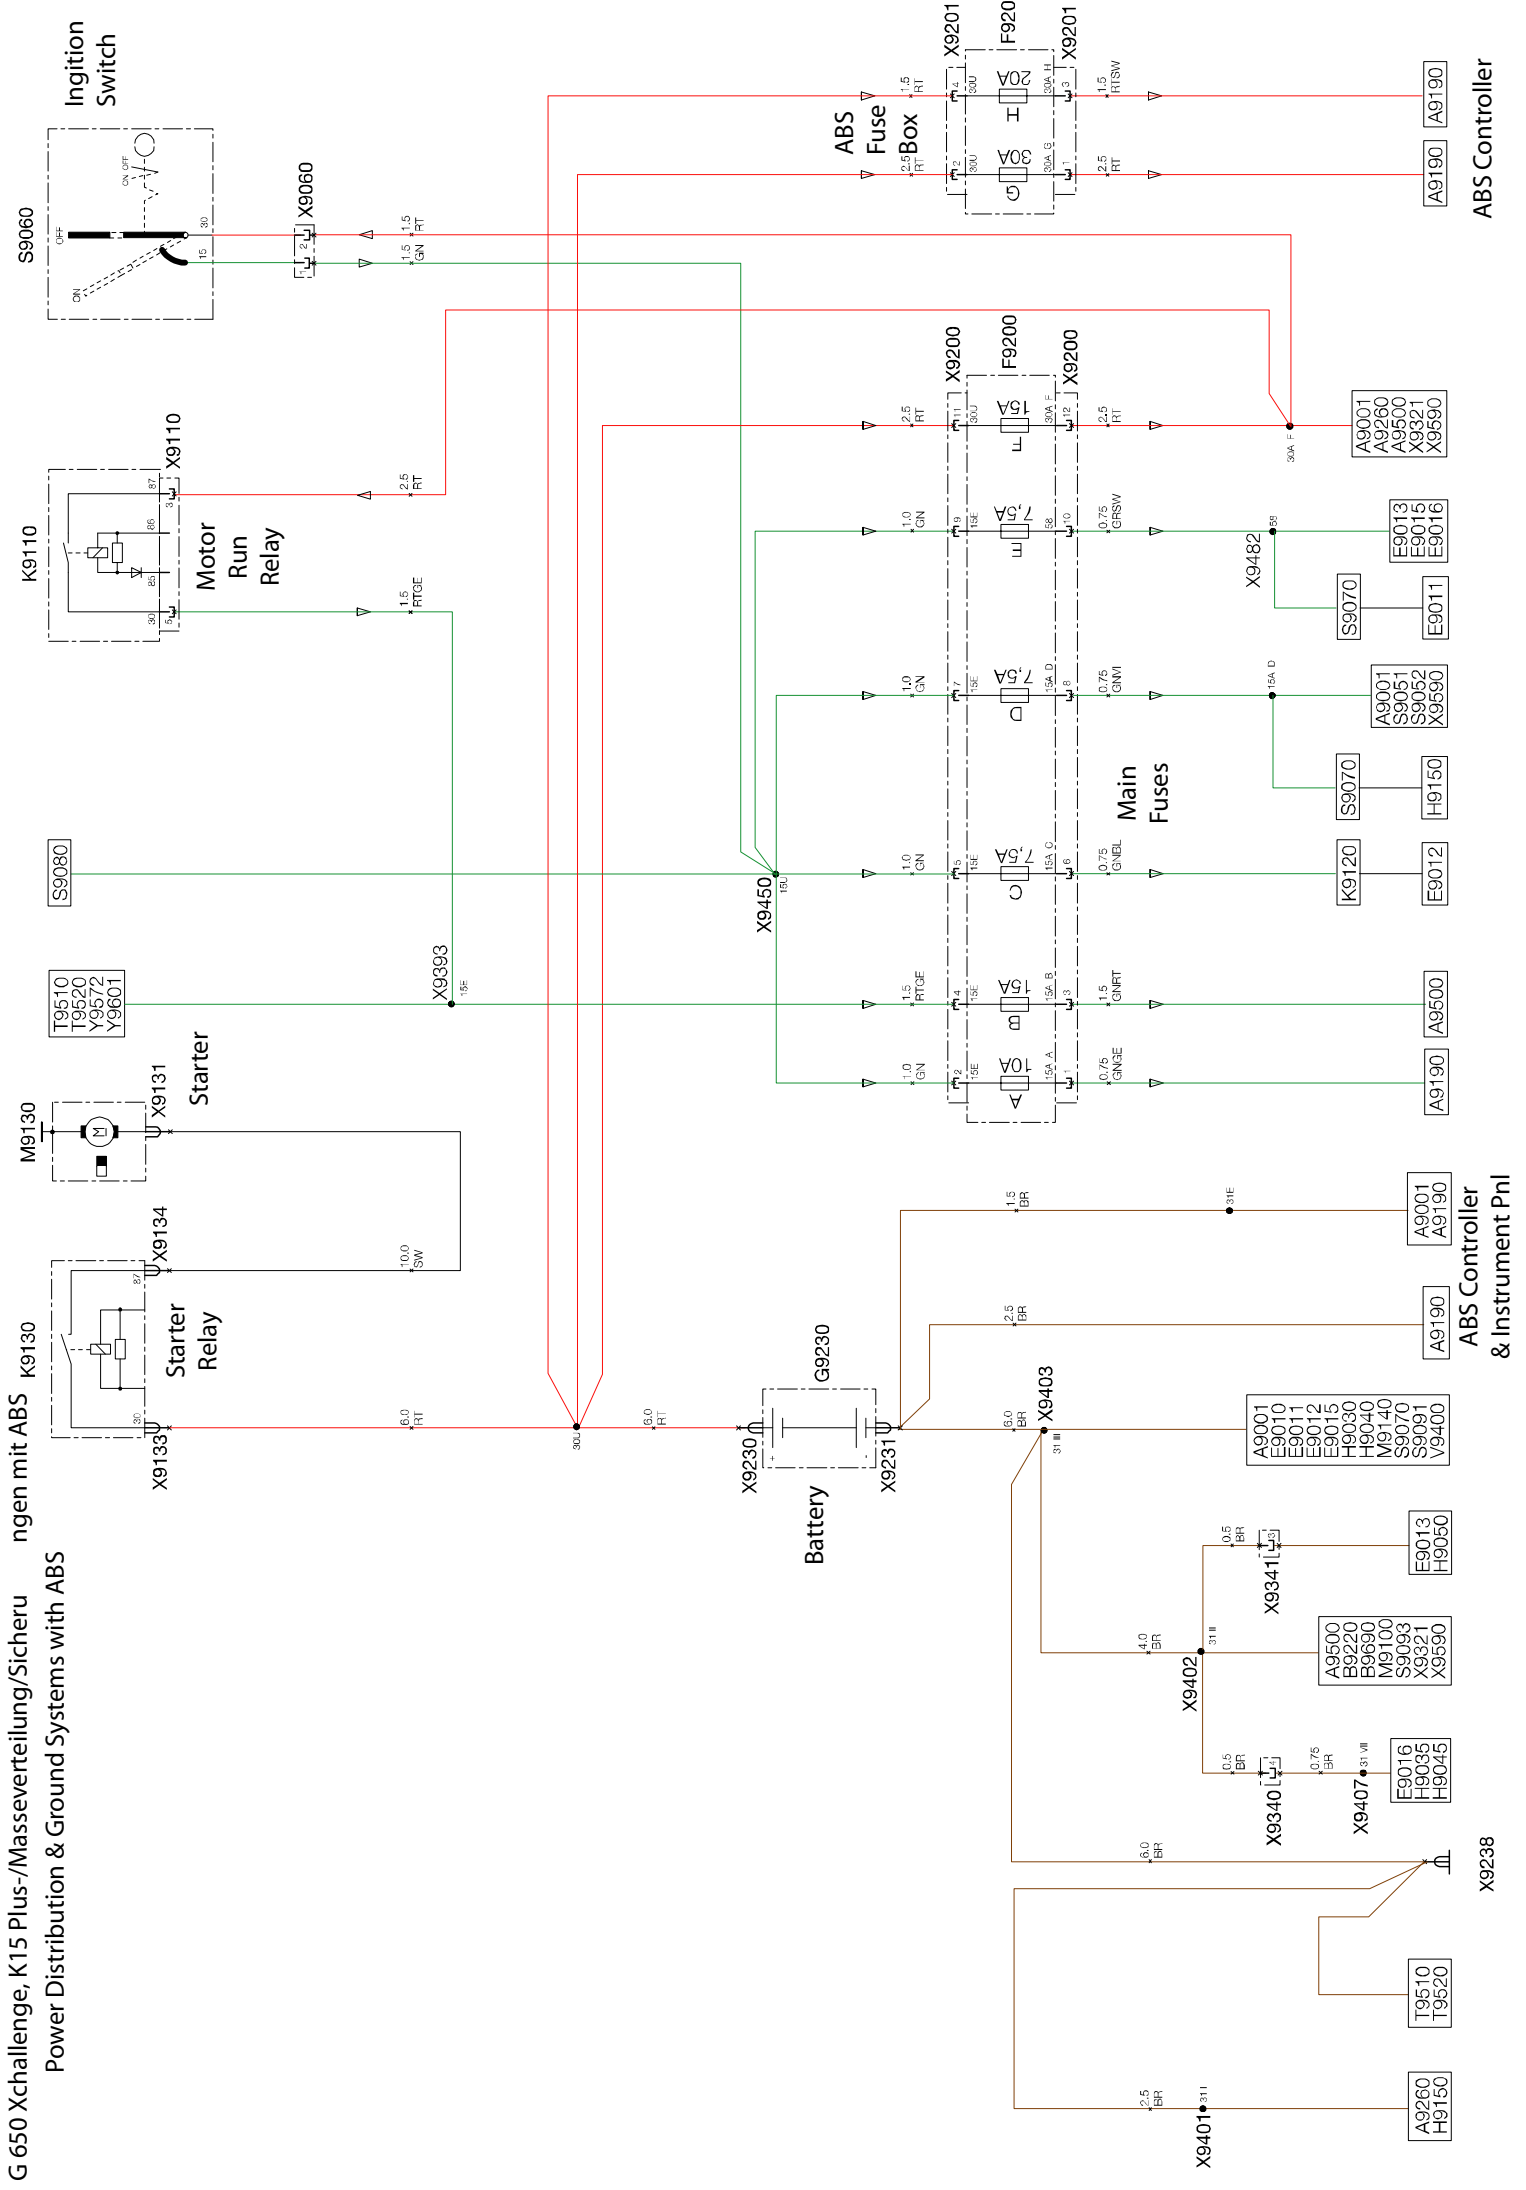

G 650 Xchallenge, K15 Plus-/Masseverteilung/Sicherung  
 Power Distribution & Ground Systems with ABS

ABS Controller  
& Instrument Phi

ABS Controller